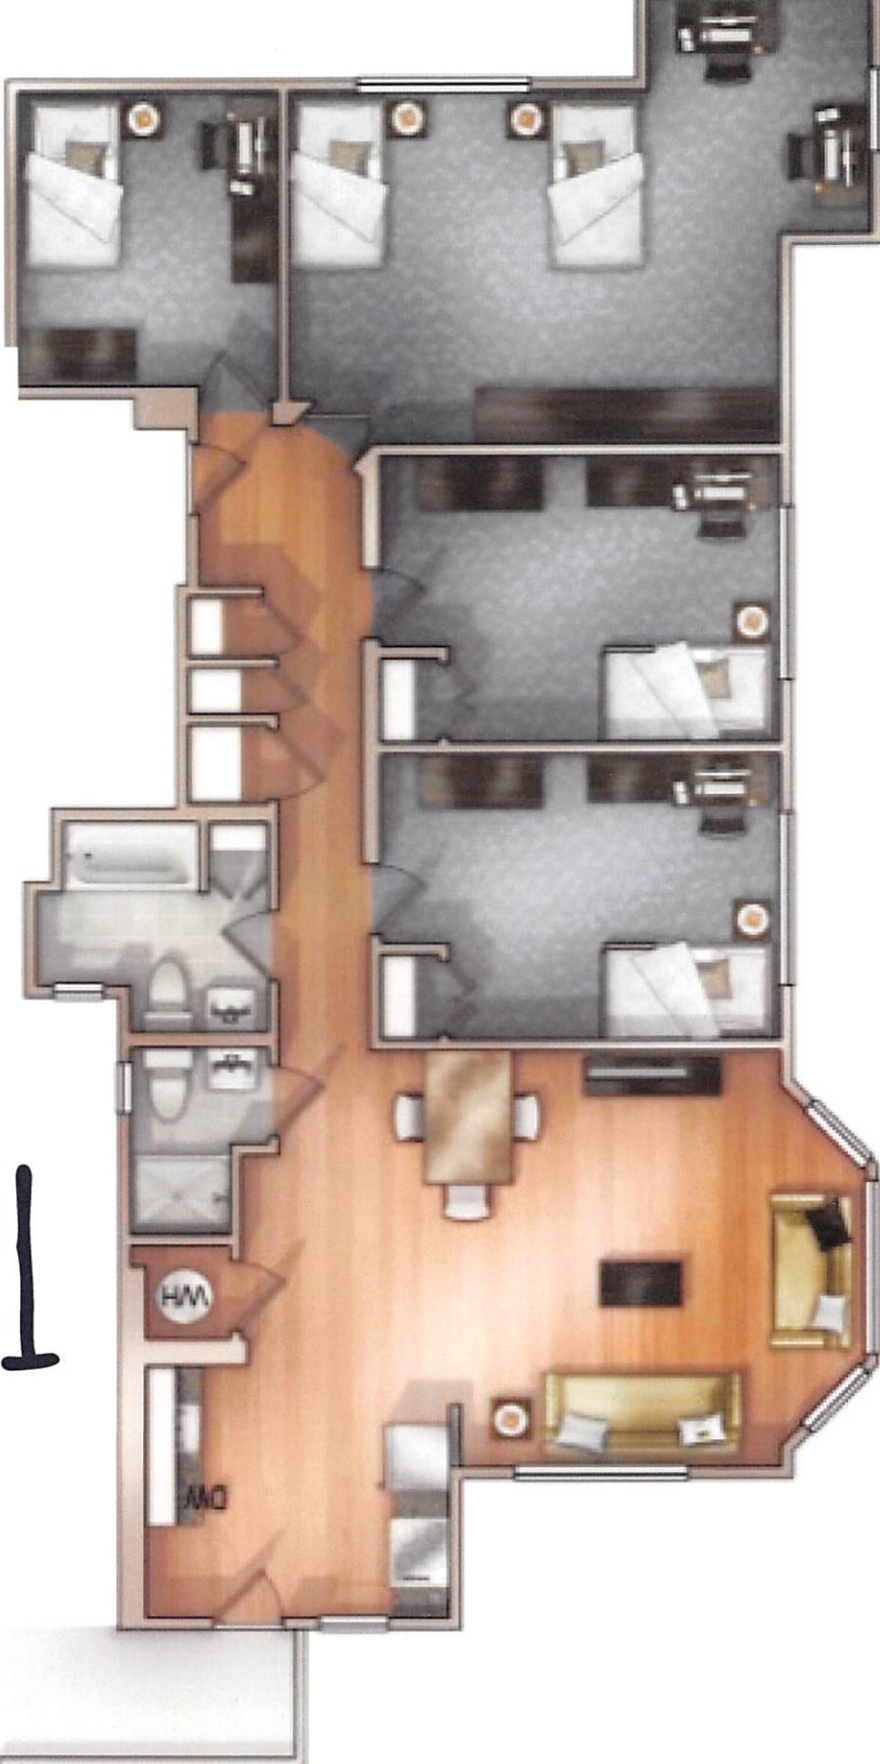

THE SCHOLAR

4 ROOMMATES

900 SQ FT

GARDEN LEVEL

AT DREXEL ARMS
THE LEGACY

FLOORS 2-4

1300 SQ FT

THE MAGIS

4-5 ROOMMATES

AT DREXEL ARMS
THE LEGACY

BUILDING B 1ST FLOOR

1250 SQ FT

THE NEST

4 - 5 ROOMMATES

THE LEGACY
AT DREXEL ARMS

1ST FLOOR A+C

1300 SQ FT

THE HAWK

4-5 ROOMMATES

AT DREXEL ARMS
THE LEGACY